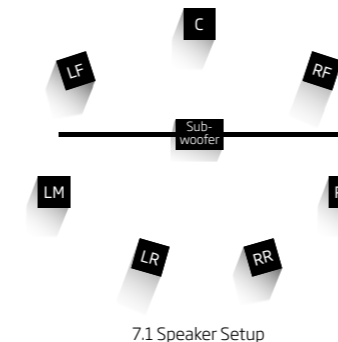

Total quality sound

Every C SEED N1 comes with onboard 2.1 high-end audio for total quality sound to match the screen's unparalleled visual quality, with the soundbar organically integrated into the frame design. The necessary interfaces for latest external audio up to 9.2 are on board as well.