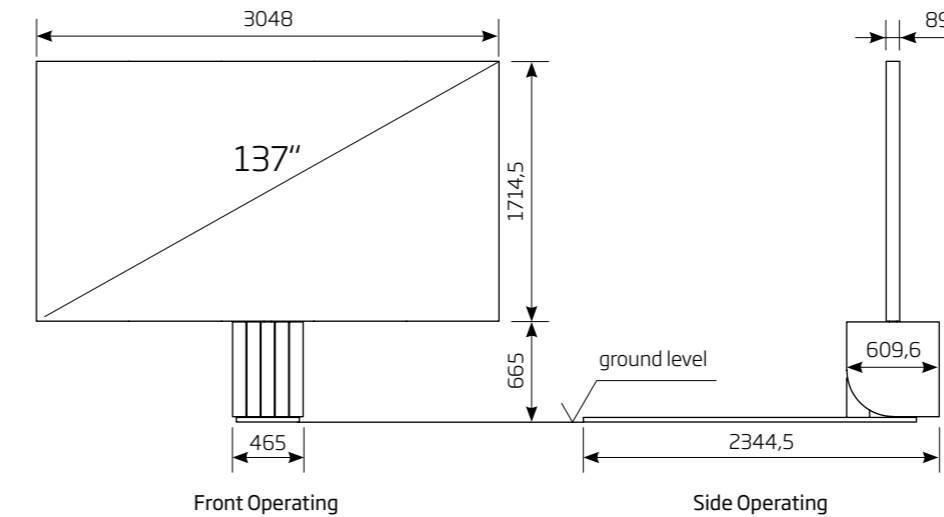

TV SYSTEM

Resolution	4K (UHD)			
Brightness	nits	1,000	800	
Pixel pitch	mm	0.9	0.7	0.4
Processing depth	bit	16 per color		
Color spectrum	colors	64 billion		
Refresh rate	Hz	3,840		
Lifespan LED	h	100,000		
Contrast ratio		30,000:1		
Color temperature adjustable	k	3,000 - 10,000		
Viewing angle - horizontal | vertical	degrees	170 | 170		
Operating temperature range		°C: 0 to + 40 | °F: +32 to +104		
Broadband speaker peak out	W	8 x 24		
Broadband speaker frequency range		200 - 20 kHz		
Subwoofer peak out	W	1 x 200		
Subwoofer frequency range		60 - 400Hz		

INPUT / OUTPUT

Video input	HDMI2.0/DPI.4		
Serial in/output	2 x USB		
Audio output	pre-amp. 9.2, independent sub		
Network connection	1 x RJ45		

OPERATION

Power supply LED screen	Standard	1 x 240V+N+PE/32A/50-60Hz		
	High-Leg-Delta	3 x 240V+PE/30A/50-60Hz		
	Single-Phase / Split-Phase	240V/120V+PE/60A/50-60Hz		
	Three-Phase (optional)	3 x 400V+N+PE/16A/50-60Hz		
Input power max | typical	W/m²	500 | 160		
Power consumption max | typical	kW	3.8 | 1.2	2.6 | 0.9	1.5 | 0.5

SPECIFIC FEATURES

Adaptive Gap Calibration (AGC)	Remote Control
9.2 AV-Receiver	4K LED HDR10+ Controller
TV rotation: 180° left and right or 90° left and right