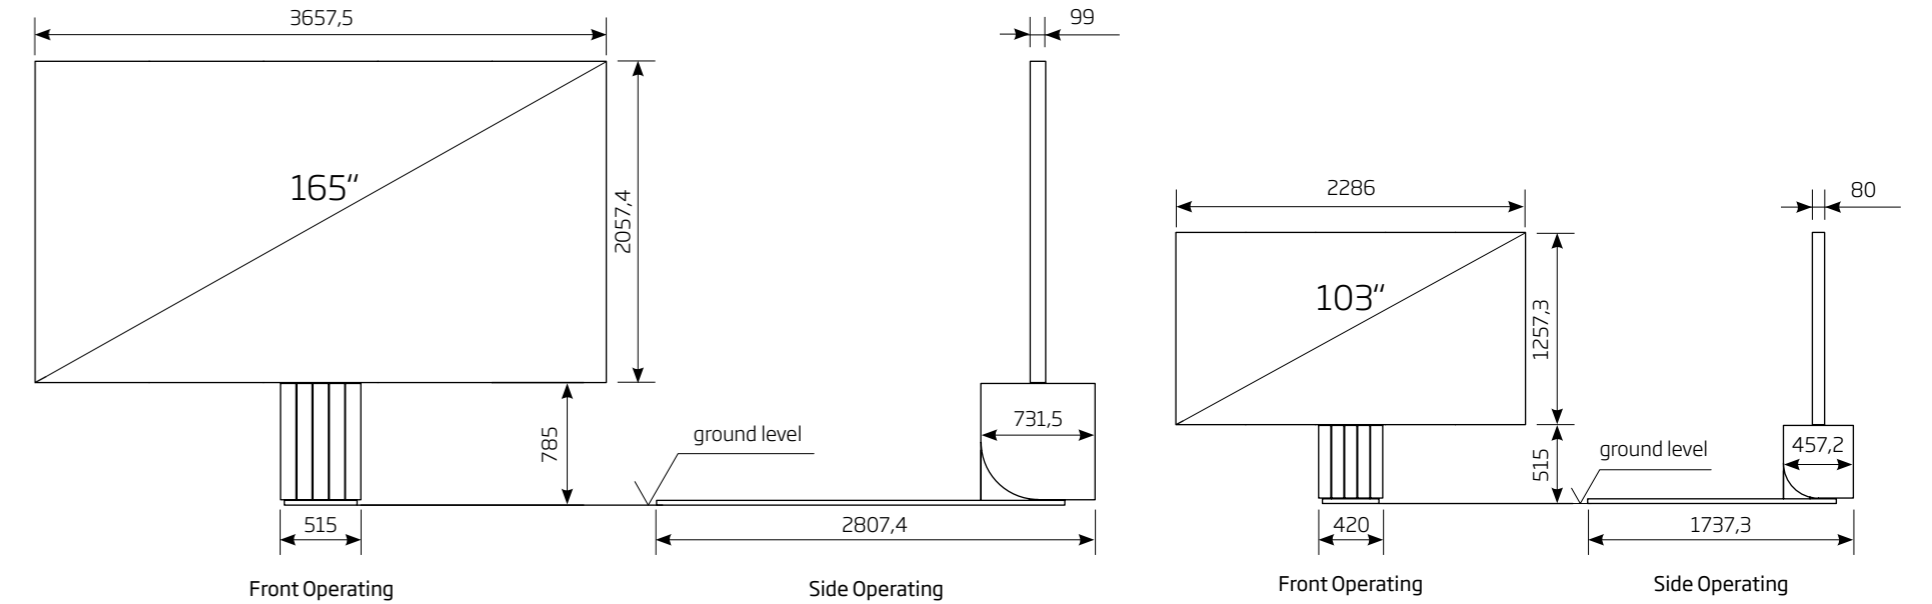

TV SYSTEM

Resolution	4K (UHD)			
Brightness	nits	1,000	800	
Pixel pitch	mm	0.9	0.7	0.4
Processing depth	bit	16 per color		
Color spectrum	colors	64 billion		
Refresh rate	Hz	3,840		
Lifespan LED	h	100,000		
Contrast ratio		30,000:1		
Color temperature adjustable	k	3,000 - 10,000		
Viewing angle - horizontal | vertical	degrees	170 | 170		
Operating temperature range		°C: 0 to + 40 | °F: +32 to +104		
Broadband speaker peak out	W	8 x 24		
Broadband speaker frequency range		200 - 20 kHz		
Subwoofer peak out	W	1 x 200		
Subwoofer frequency range		60 - 400Hz		

INPUT / OUTPUT

Video input	HDMI2.0/DPI.4		
Serial in/output	2 x USB		
Audio output	pre-amp. 9.2, independent sub		
Network connection	1 x RJ45		

OPERATION

Power supply LED screen	Standard	1 x 240V+N+PE/32A/50-60Hz		
	High-Leg-Delta	3 x 240V+PE/30A/50-60Hz		
	Single-Phase / Split-Phase	240V/120V+PE/60A/50-60Hz		
	Three-Phase (optional)	3 x 400V+N+PE/16A/50-60Hz		
Input power max | typical	W/m²	500 | 160		
Power consumption max | typical	kW	3.8 | 1.2	2.6 | 0.9	1.5 | 0.5

SPECIFIC FEATURES

Adaptive Gap Calibration (AGC)	Remote Control
9.2 AV-Receiver	4K LED HDR10+ Controller
TV rotation: 180° left and right or 90° left and right