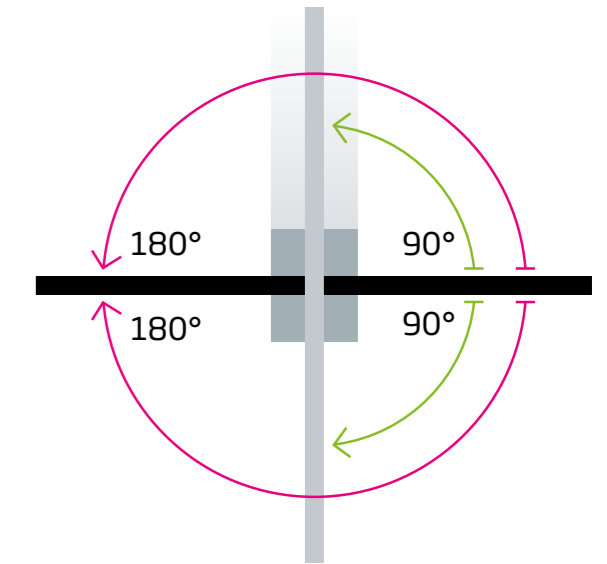

TV rotation

180° left and right or 90° left and right